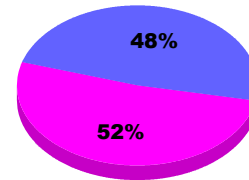

YTD Status Quo Clubs 2012-2013

Status Quo Clubs Compared to Status Quo Members

Legend: Status Quo Clubs (Cyan), Total Status Quo Members (Green)

MEMBERSHIP

Membership Results
2012-2013

Membership
2011-2012

Month	Net Memb Goal	Actual New Memb	Actual Dropped Memb	Gain/Loss of Memb	Gain/Loss of Memb
Jul/Aug/Sep		30	-51	-21	22
Totals		30	-51	-21	22

Membership Results 2012-2013

Goal, New, Dropped, Gain/Loss

Legend: Goal (Cyan), Actual (Green), Dropped (Yellow), Gain Loss (Magenta)

Comparison of Membership Gain/Loss

Current Year Compared to the Previous Year

Legend: Current Year (Cyan), Previous Year (Green)

Gender Comparison 2012-2013

Jul/Aug/Sep

Legend: Male (Blue), Female (Magenta)